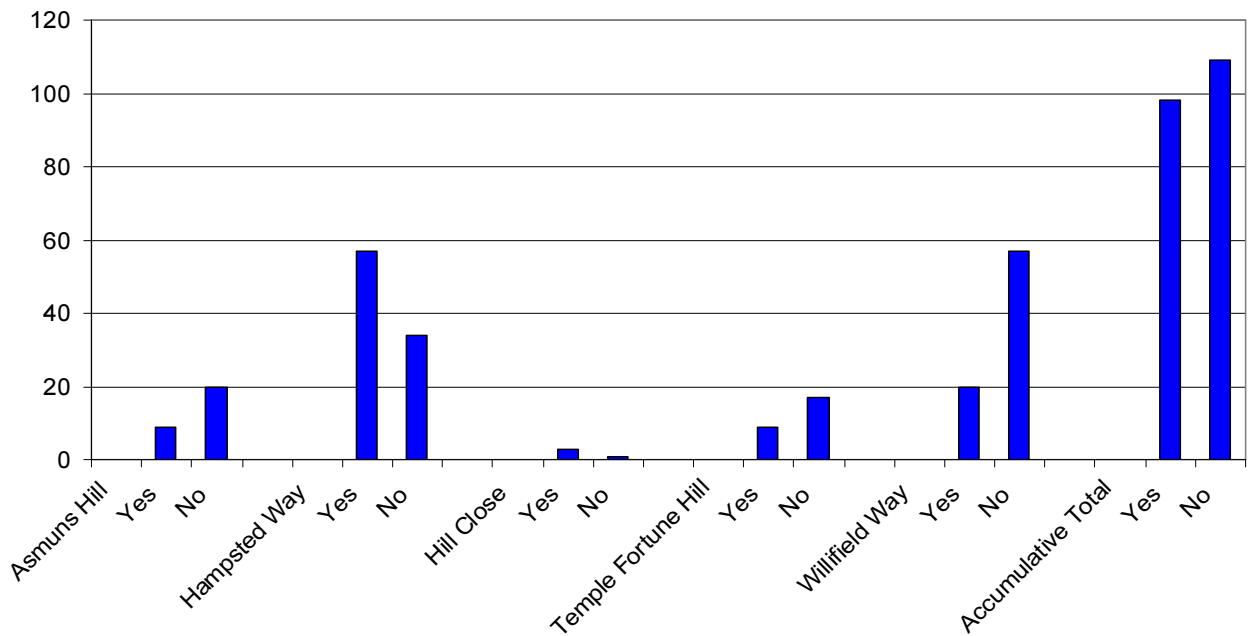

Do your visitors have problems parking in your road

Accumulative total Do your visitors have problems parking in your road

Would you like your road to be included as part of a controlled parking zone?

Would you like your road to be included as part of a controlled parking zone

Would you like parking issues in your road to be investigated further